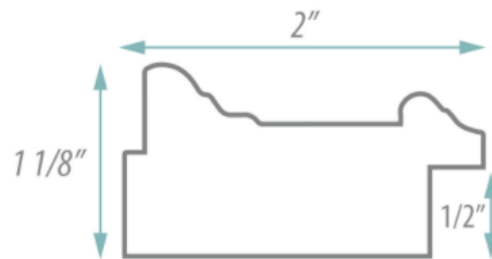

SPECIFICATION SHEET

FRAMED MIRROR

MODEL#: FM 79252-18X40

FRAMED MIRRORS COLLECTION

FEATURES:

- ONE 18X40" HIGH RESOLUTION SILVER PLATE GLASS MIRROR SIZE W/ DECORATIVE FRAME.
- "WALL HUGGER" HANGER FOR MOUNTING INCLUDED.
- STANDARD MOUNTING STYLE IS VERTICAL. FOR HORIZONTAL, PLEASE SPECIFY WHEN ORDERING.
- PACKED IN FOUR WALL (FOLDED DOUBLE WALL) CORRUGATION.
- STYLE: TRADITIONAL
- COLOR: SILVER/PEWTER
- FINISH: FOIL

MIRROR FINISHES:

- FLAT POLISHED EDGE
- BEVELED EDGE

OVERALL SIZE DIMENSION: 22" WIDE X 44" HIGH X 1 1/8" DEEP